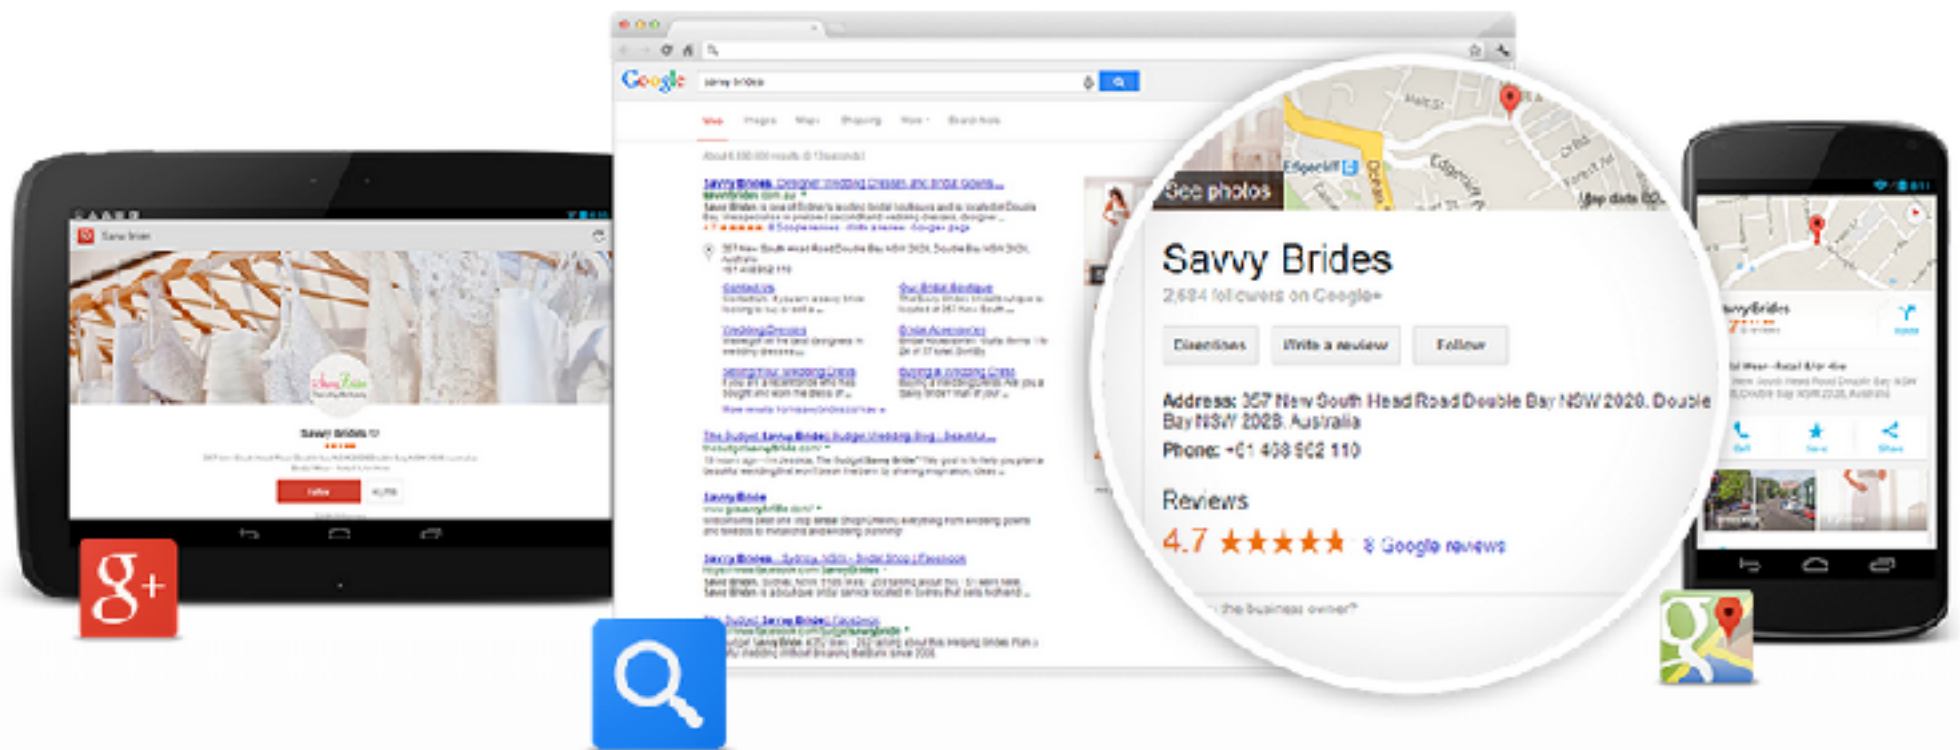

Google

My Business

Be found by customers across Google

Google My Business puts your business info on Search, Maps and Google+ so that customers can find you, no matter what device they're using.

- Updates old systems
- Places Listing
- Google Plus
- Google Plus Local
- Google Maps Listing

Get your business on Google for free

New - Google My Business connects you directly with customers, whether they're looking for you on Search, Maps or Google+.

Show up across Google

Give customers the right info