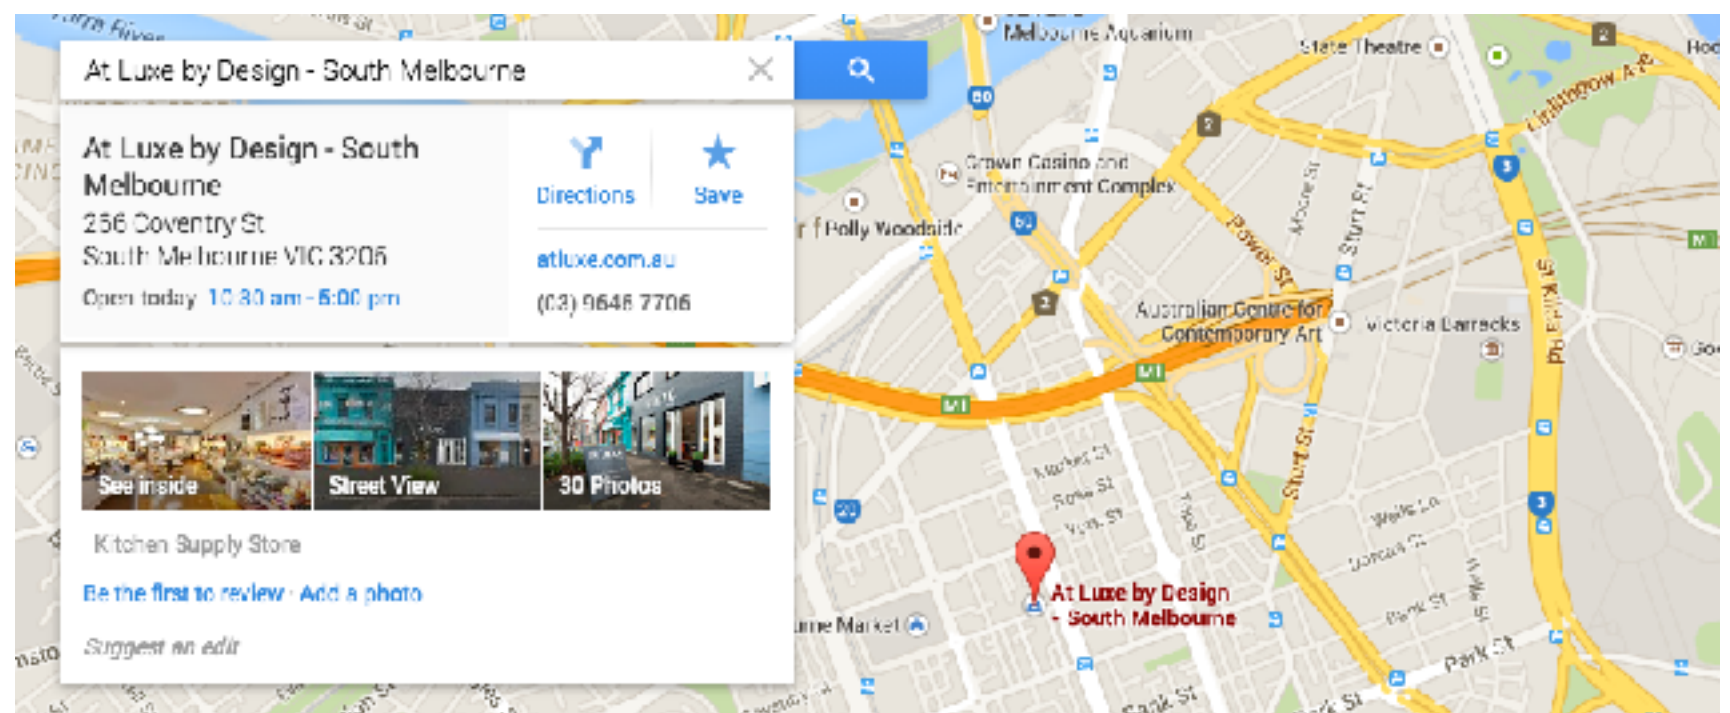

@luxe by design - Missoni, Eva Solo, Bugatti, Alessi - @luxe ...

www.atluxe.com.au/

With stores in South Melbourne and Newtown, Geelong @luxe by design is a contemporary, designer homewares store, ranging brands from around the world.

Google+ page · Be the first to review

266 Coventry St, South Melbourne VIC 3205
(03) 9645 7706

Contact Us

Contact us @Luxe By Design, opening hours, store locations ...

Virtual tour south melbourne

Virtual Tour of @Luxe By Design, South Melbourne store ...

About Us

About Us. Based in Newtown Geelong, @luxe by design is a ...

More results from atluxe.com.au »

Missoni home

MISSONI HOME ... Missoni took their extraordinary textiles into ...

Brands Online

Brands available to purchase here online. AGRARIA logo. ALESSI ...

South Melbourne

Virtual Tour of @Luxe By Design, South Melbourne store ...

See photos

See inside

At Luxe by Design - South Melbourne

Directions Be the first to review

Address: 266 Coventry St, South Melbourne VIC 3206

Phone: (03) 9645 7706

Hours: Open today · 10:30 am - 5:00 pm