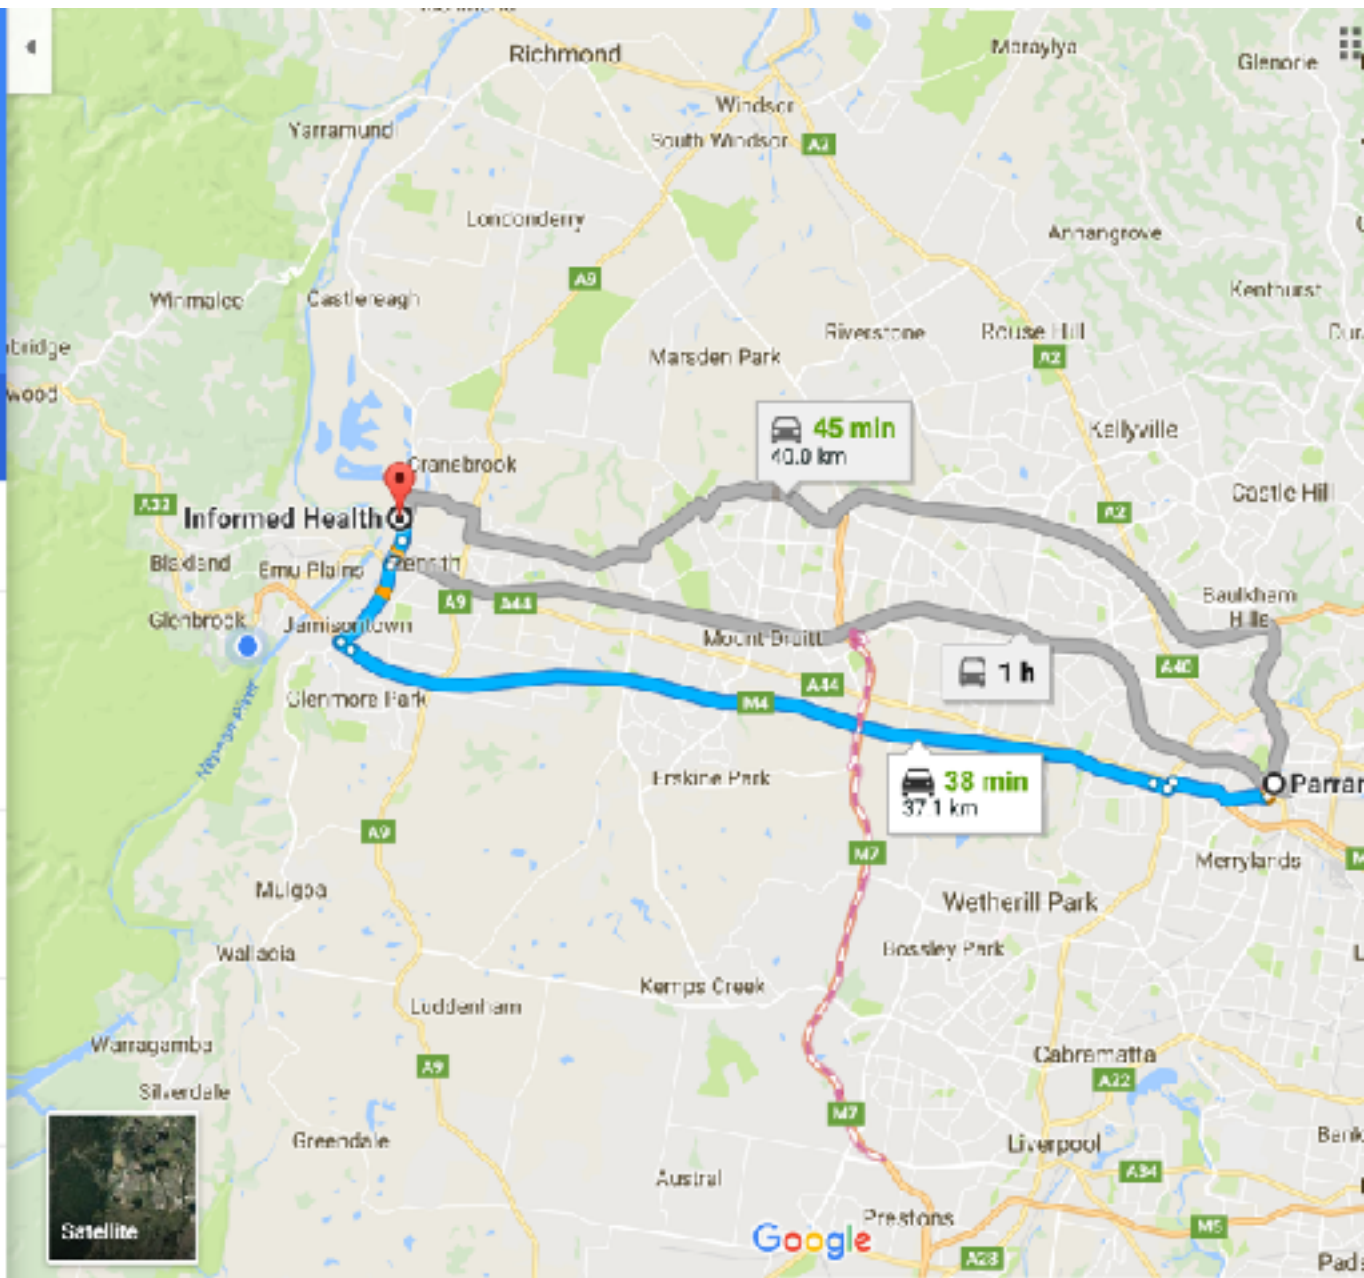

 **via M4** **38 min**
 Fastest route, the usual traffic 37.1 km
[DETAILS](#)

 **via M7** **45 min**
40.0 km

 **2:39 PM–3:39 PM** **1 h**
 >  **Blue Mountains Line** > 

Google BUSINESSview

A **virtual tour** of your business with Street View technology